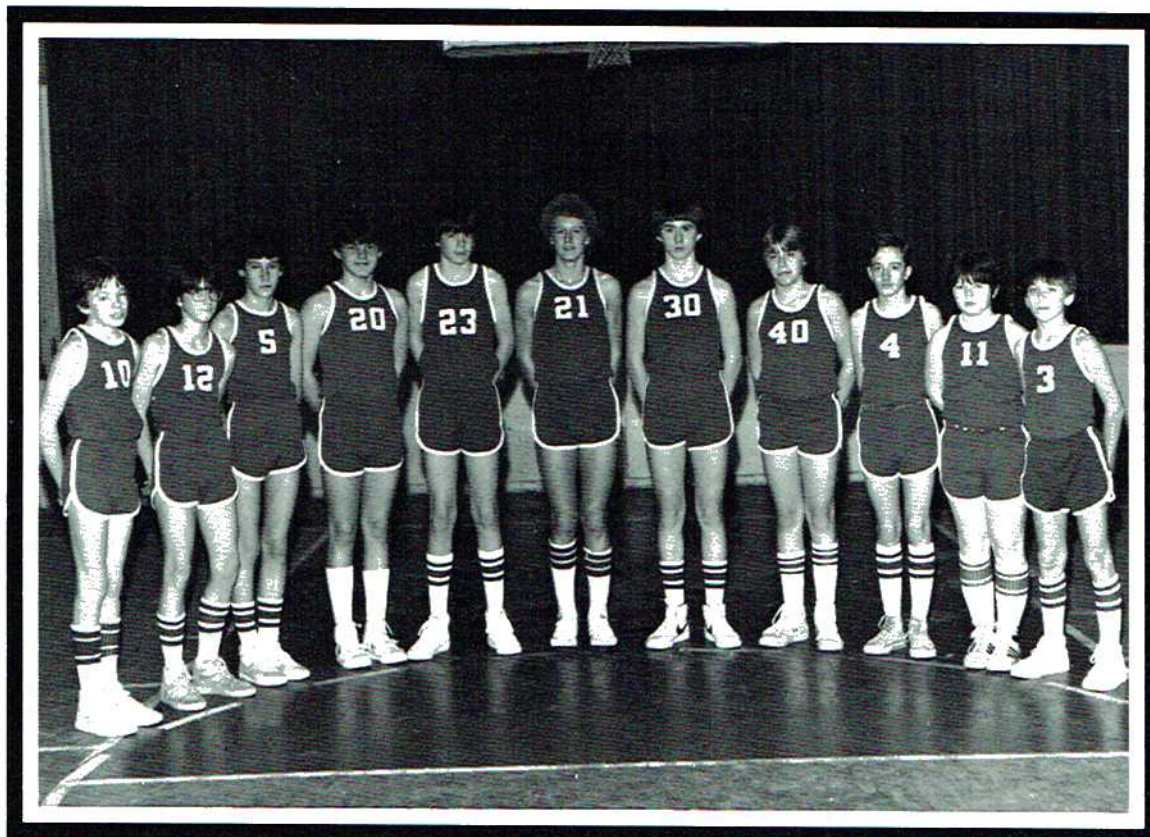

Junior High Boys

Coach Billy Beavers