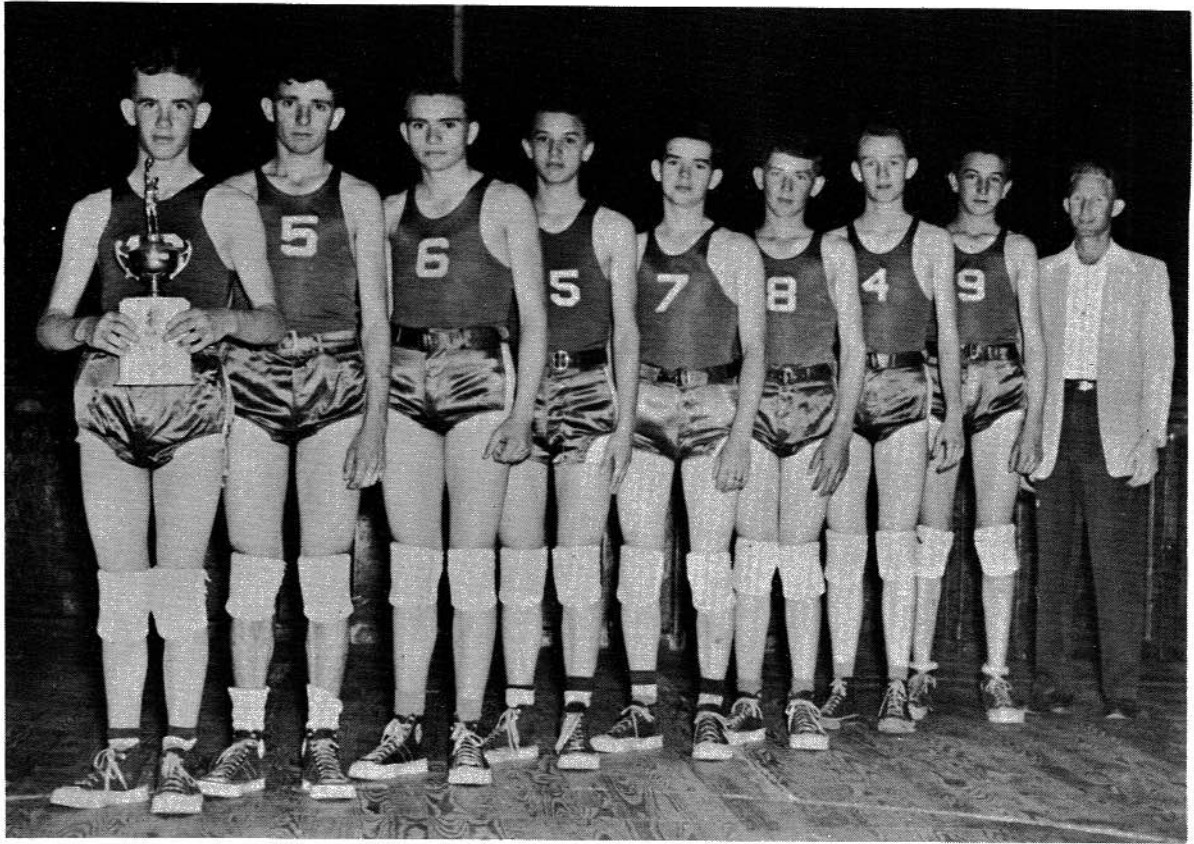

THIRD ROW: Rodney Carter, Carroll Campbell, Madelon Wilborn, Ray Kibble, James Hancock, Leon Baugh, Marcell Stiefel, Bobby Trotman, Stanley Walker, Levon Baugh.

FOURTH ROW: Yvoan Hamilton, Joann Otinger, Thomas Sanders, Odis Cisco, Wilford Otinger, Kathryn Galloway, Leon Mayhall, Vondell Farmer, Jerry Brownfield, Clifford Sanders.

First Grade

FIRST ROW: Frank Norwood, Melvin Edkin, Max Sharp, Richard Nunally, James Hugh Robbins, and Larry White.
SECOND ROW: Charles Kilgore, Gerald Baugh, Donnie Thomas, Jimmy Stringer, Wanda Bowen, and Douglas Patterson.
THIRD ROW: Margaret Burns, Pearl Eakins, Shirley Benefield, Delores Black, Don Ray Presley, and Patricia Culpepper.
FOURTH ROW: Mary Nell Helton, Patricia Boozer, May Roberts Clevadell Hastings, Luddie Sargeant, and Brenda Myers.
BACK ROW: John W. Newman, Mrs. Mayon Stringer, Cyroe Wilderson, and Lula Bell Jackson.

ATHLETICS

JACKSON COUNTY JUNIOR CHAMPS
LEFT TO RIGHT: Oval Benefield, Jimmy Ted Jones, S. L. Stone, Max Buff, Bobby Myers, Lionel Hancock, Billy Mitchell, Donald Moore, Coach (Red) Strickland.

COACH CALVIN STRICKLAND

RIGHT: Billy Mitchell No. 4, and Jimmy Ted Jones No. 5, were selected as all-county players. Both were relatively high scorers, Billy getting most of his points from the pivot position while Jimmy Ted featured the set shot on the floor.