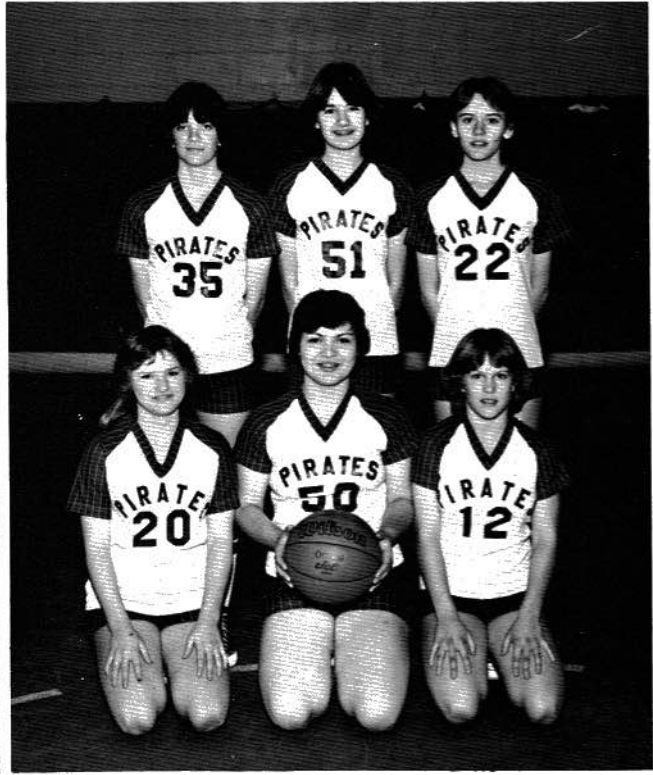

Junior "A" Team