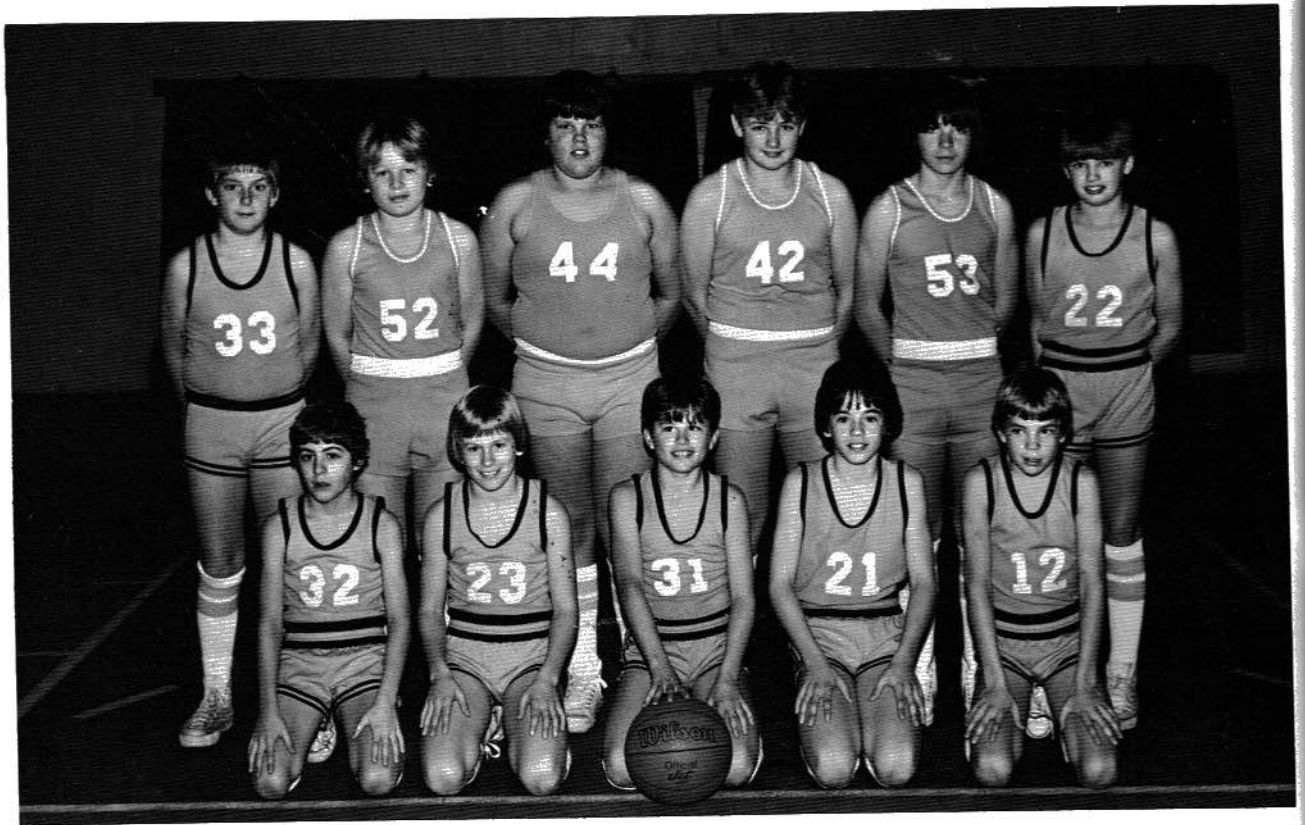

Hogan Jones, Michael Thrower, Allan Jones, Robby Reid, John Wayne Marlow.