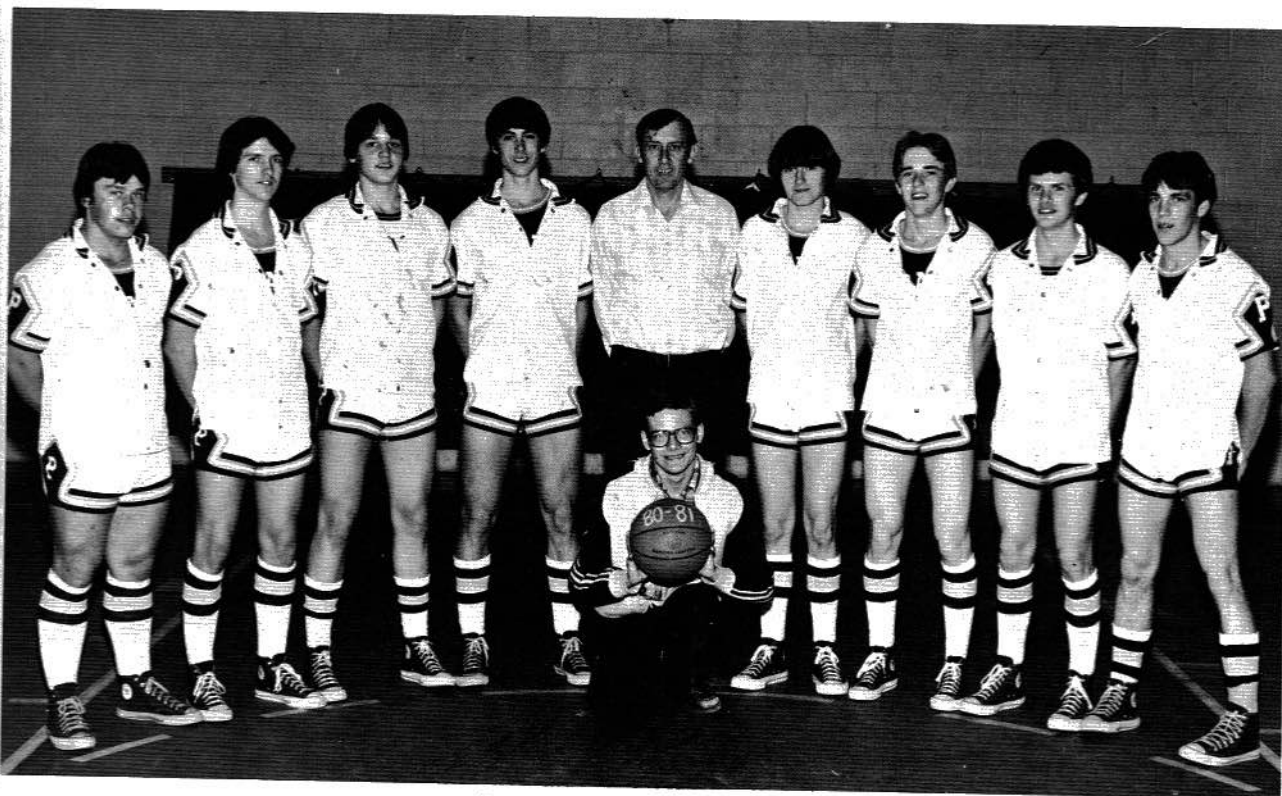

Sponsor: Mrs. Maxine Vandiver

Boys' 4-H Club

ATHLETICS

Eddi

Durien
Miche

Varsity "A" Team

Eddie Cagle, Dwayne Sisk, Bobby Treece, Brian Putman, Coach Money, Bobby Harville, Johnny Sisk, Tim Green, Ronald Rouse and Todd Rigsby, Manager.

James Thompson, Greg McCord, Rodney Humphrey, Doug Sisk, Stephen Lilly, Marty Austin, Lewis Moore, Thomas Hereford, Jimmy Swafford, Daryl Eustace. Coach: Bruce Money, Manager: Todd Rigsby.

Varsity "B" Team