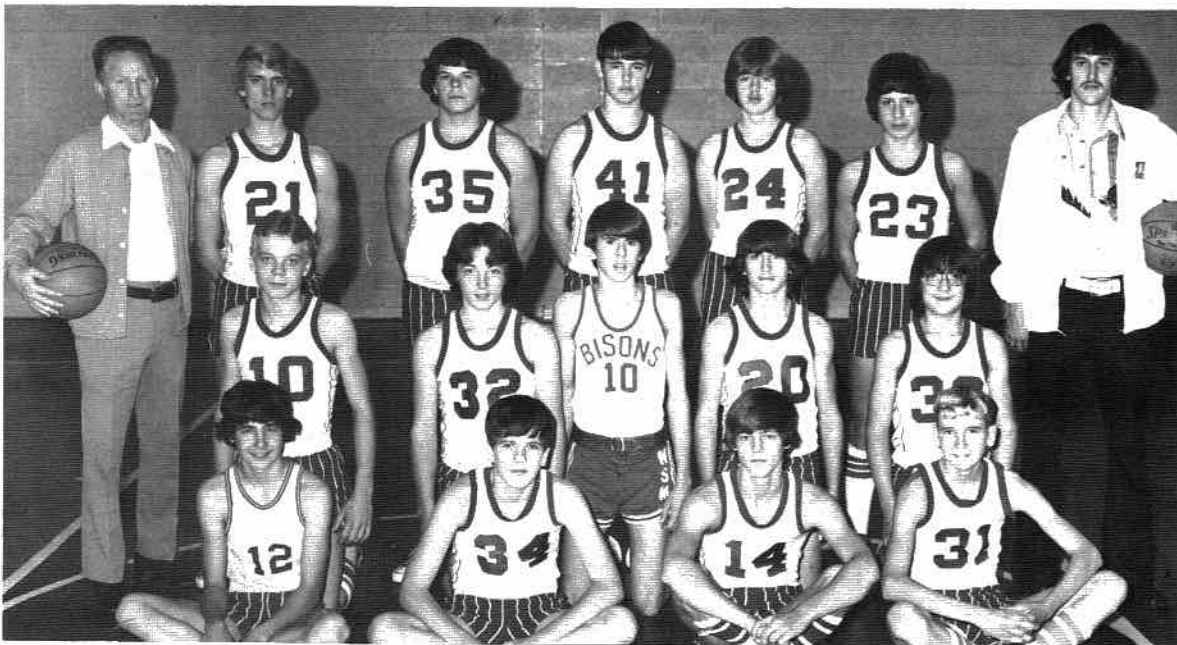

# JUNIOR A BASKETBALL

Coaches: Glen Hicks and C. B. Strickland

BA  
BIS  
COA  
Kenn  
Raybu  
Cricke