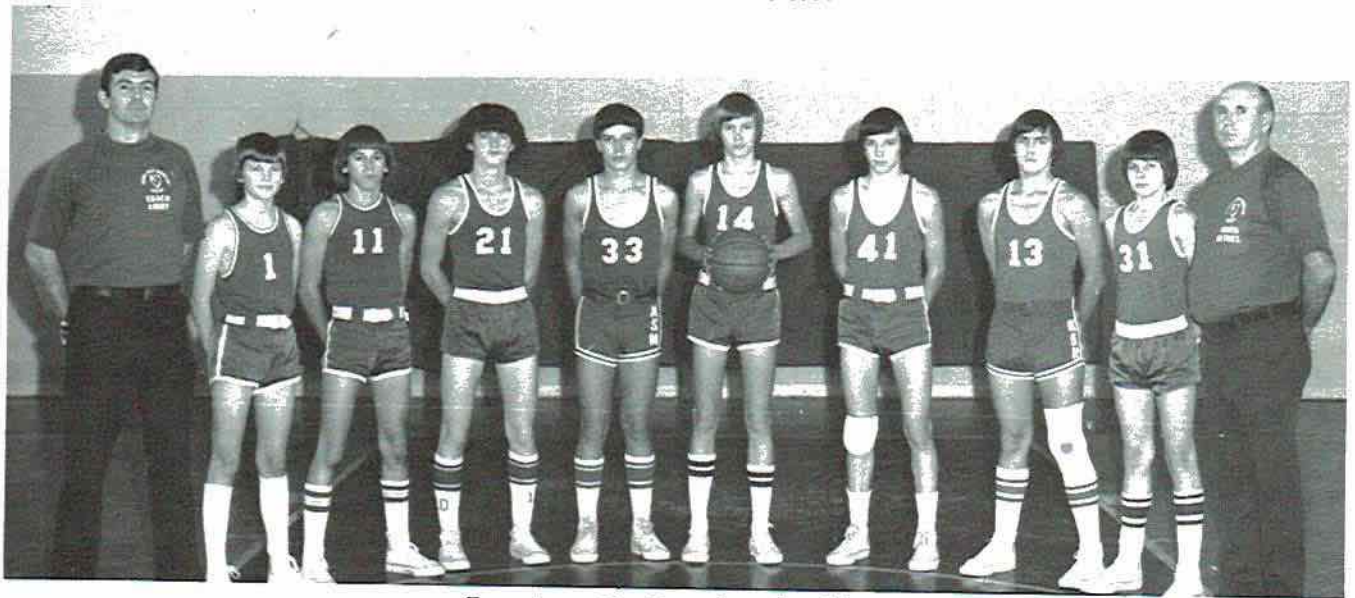

Junior A Basketball