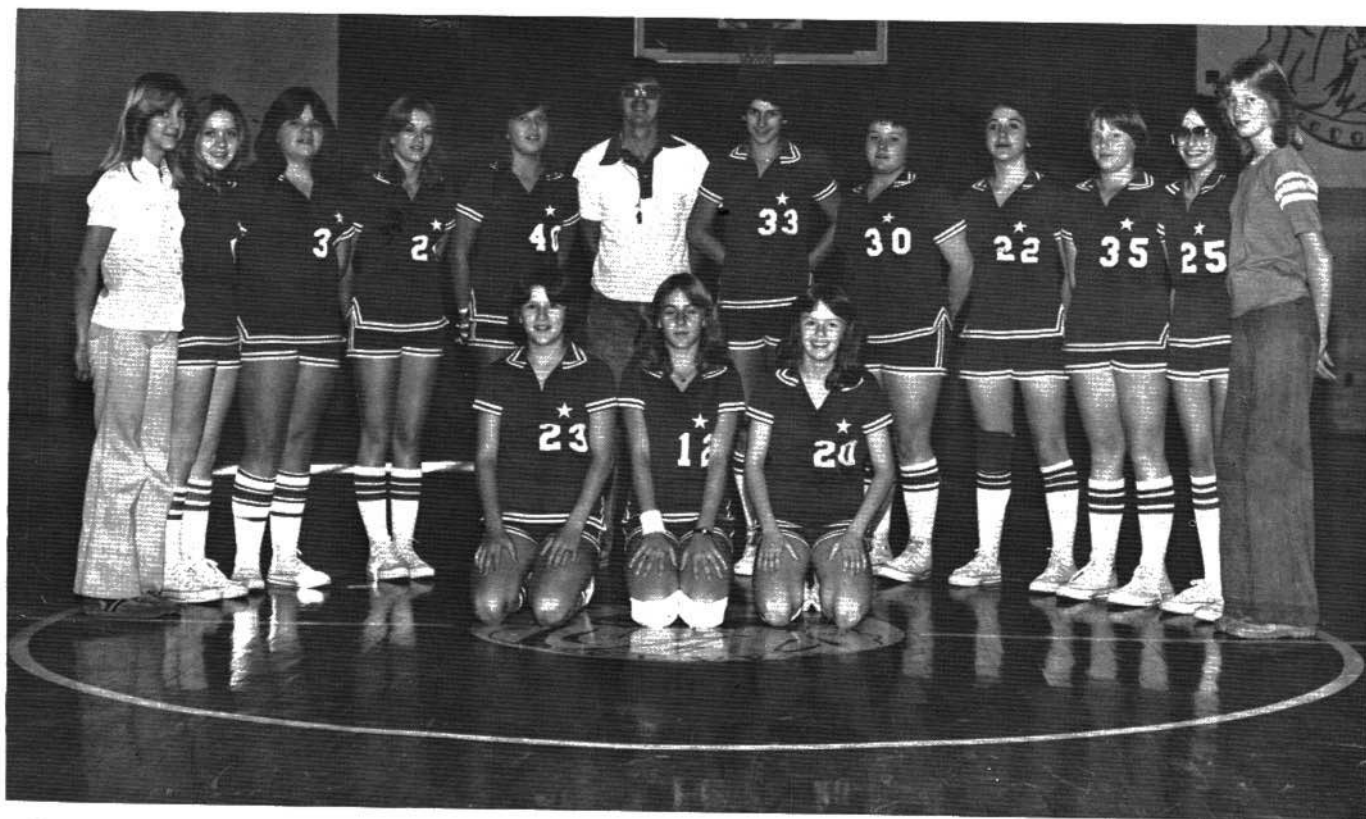

1980

BULLDOG

1980 BULLDOG STAFF

BULLDOG OFFICERS:
Cheryl Millard — Editor
Cheryl Hill — CoEditor
Kristy Pace — Business Manager

We, the eighth grade class would like to dedicate this 1980 yearbook to our principal, Larry Holt, without whom this yearbook would not have been possible. In the short time he has been with us, he has made many positive contributions to our school, as well as helping to create a more friendly and relaxed atmosphere for both the faculty and student body. This is our way of saying thank you for all that you have done for us.

BEST ALL AROUND
Craig Whited & Donna Woodby

BEST PERSONALITY
Starr Lawson & Jeff Saylor

BEST DRESSED
Lacina Woosley & Pat Knight

MOST TALKATIVE
Clinton Hill & Angie Crawford

MOST ATHLETIC
Kristy Pace & Dale Early

MOST DEPENDABLE
Pat Knight & Donna McClure

MOST TALENTED
Pam Hicks & Dale Early

BEST LOOKING
Pat Knight & Cheryl Millard

HARVEST FESTIVAL
COURT

Newspaper Staff

Beta Club

4-H Club

Cheerleaders