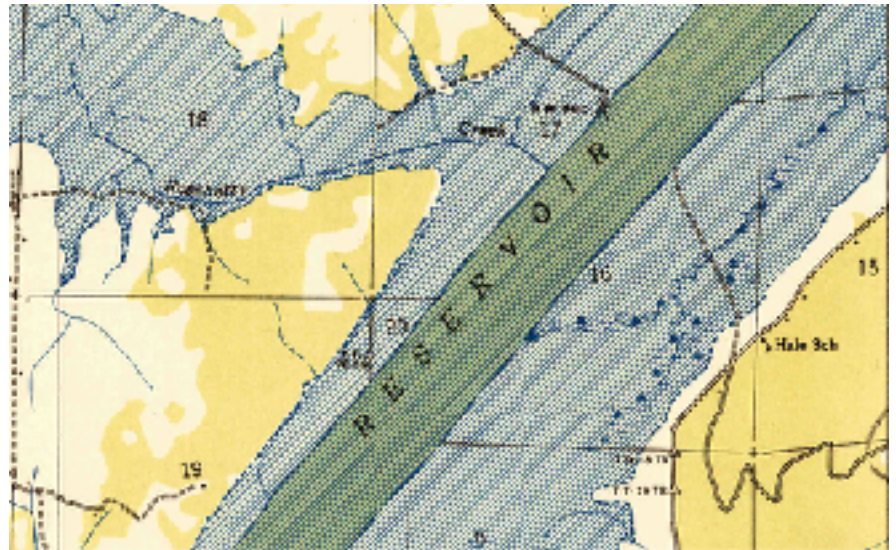

Hale's Cove School

Location: S15/T4/R3E

Funds: \$124

School District: 66

Teacher in 1923: A. J. Hook

Trustees in 1923: J. M. D. Hook,

W. E. Lester, and W. H. Everett

Teacher in 1939: Not Found

1908-1919: One teacher

Consolidated with Paint Rock.

Feb 20, 1902 Hale Cove News. "Professor Hook was sick Friday and did not teach his school."